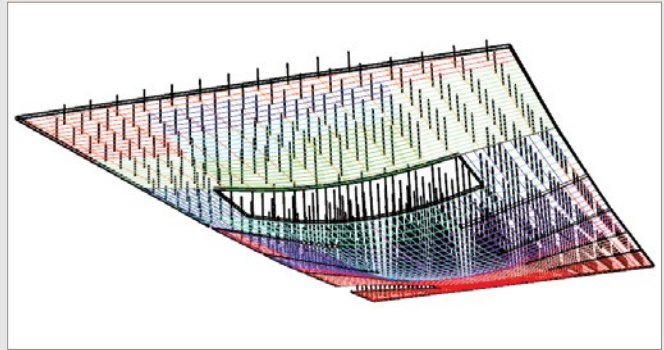

Curved-Right® Ceiling Solutions:

- Reduce job-site labor
- Cost effective alternative to ceiling kits
- Countless finish options to consider
- Modeled in 3D for clash detection and fit
- Precision fabrication informed by 3D model data
- Jobsite delivery according to installation sequence
- Easy to follow product labeling and installation drawings
- Total Station layout – GPS installation coordinates upon request

Complete an online request for quotation, send us drawings, or give us a call; and one of our estimators will prepare a quote for you.

Anderson Collection Gallery at Stanford University
"Whale Belly Ceiling"

Image above: 3D Model by Radius Track Corporation
Images below: Framing images courtesy of JJ Acoustics