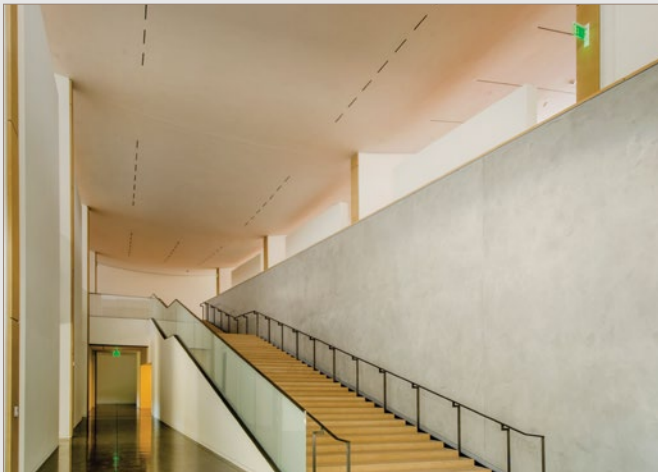

**CHOOSE CURVED-RIGHT® CFS FRAMING FOR YOUR NEXT
HIGH PROFILE OR COMPLEX CEILING PROJECT**

9320 Evergreen Boulevard NW, Suite G – Minneapolis, MN 55433
1.888.872.3487 763.795.8885 fax: 763.795.8884 info@radiustrack.com www.radiustrack.com