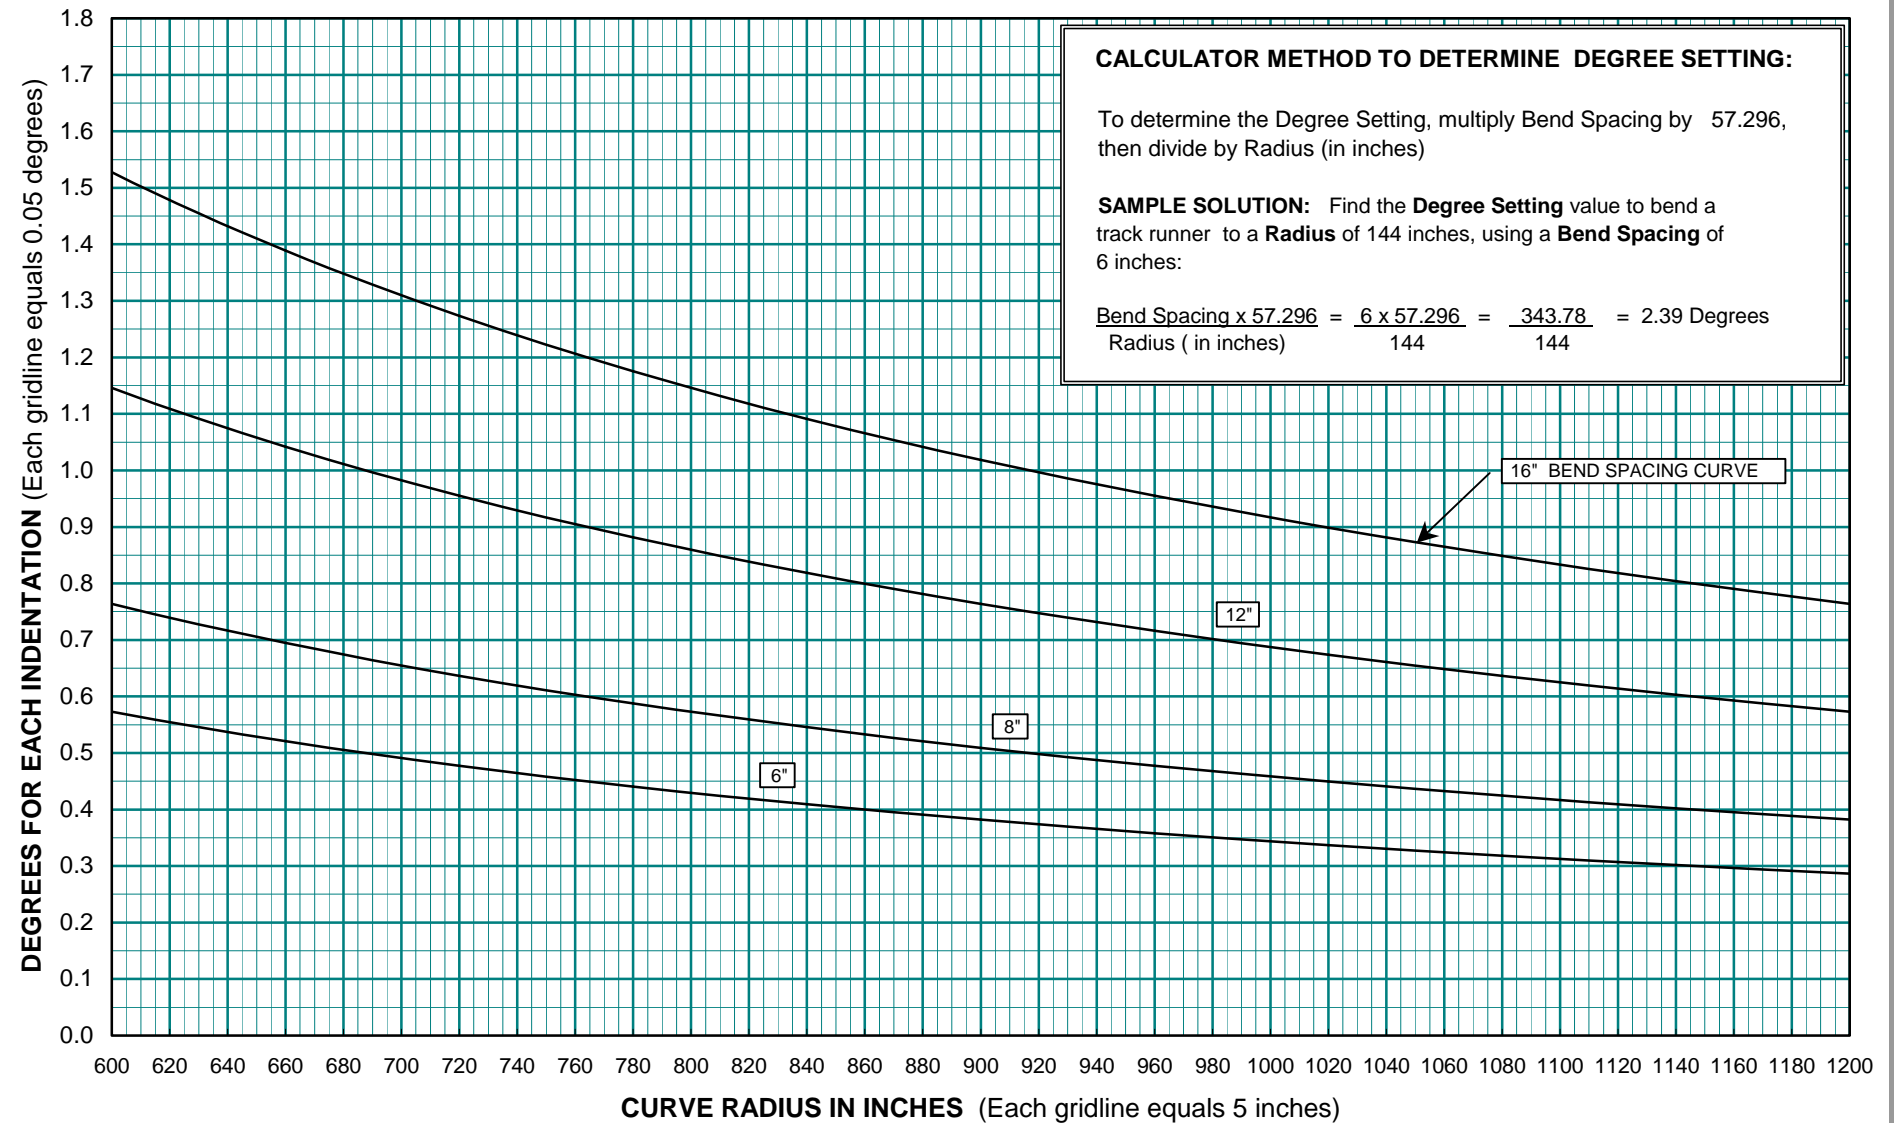

DEGREE SETTINGS CHART 1 - FOR 15 INCH TO 300 INCH RADIUS

DEGREE SETTINGS CHART 2 - FOR 300 INCH TO 600 INCH RADIUS

DEGREE SETTINGS CHART 3 - FOR 600 INCH TO 1200 INCH RADIUS

DEGREE SETTINGS CHART 4 - FOR 1200 INCH TO 1800 INCH RADIUS