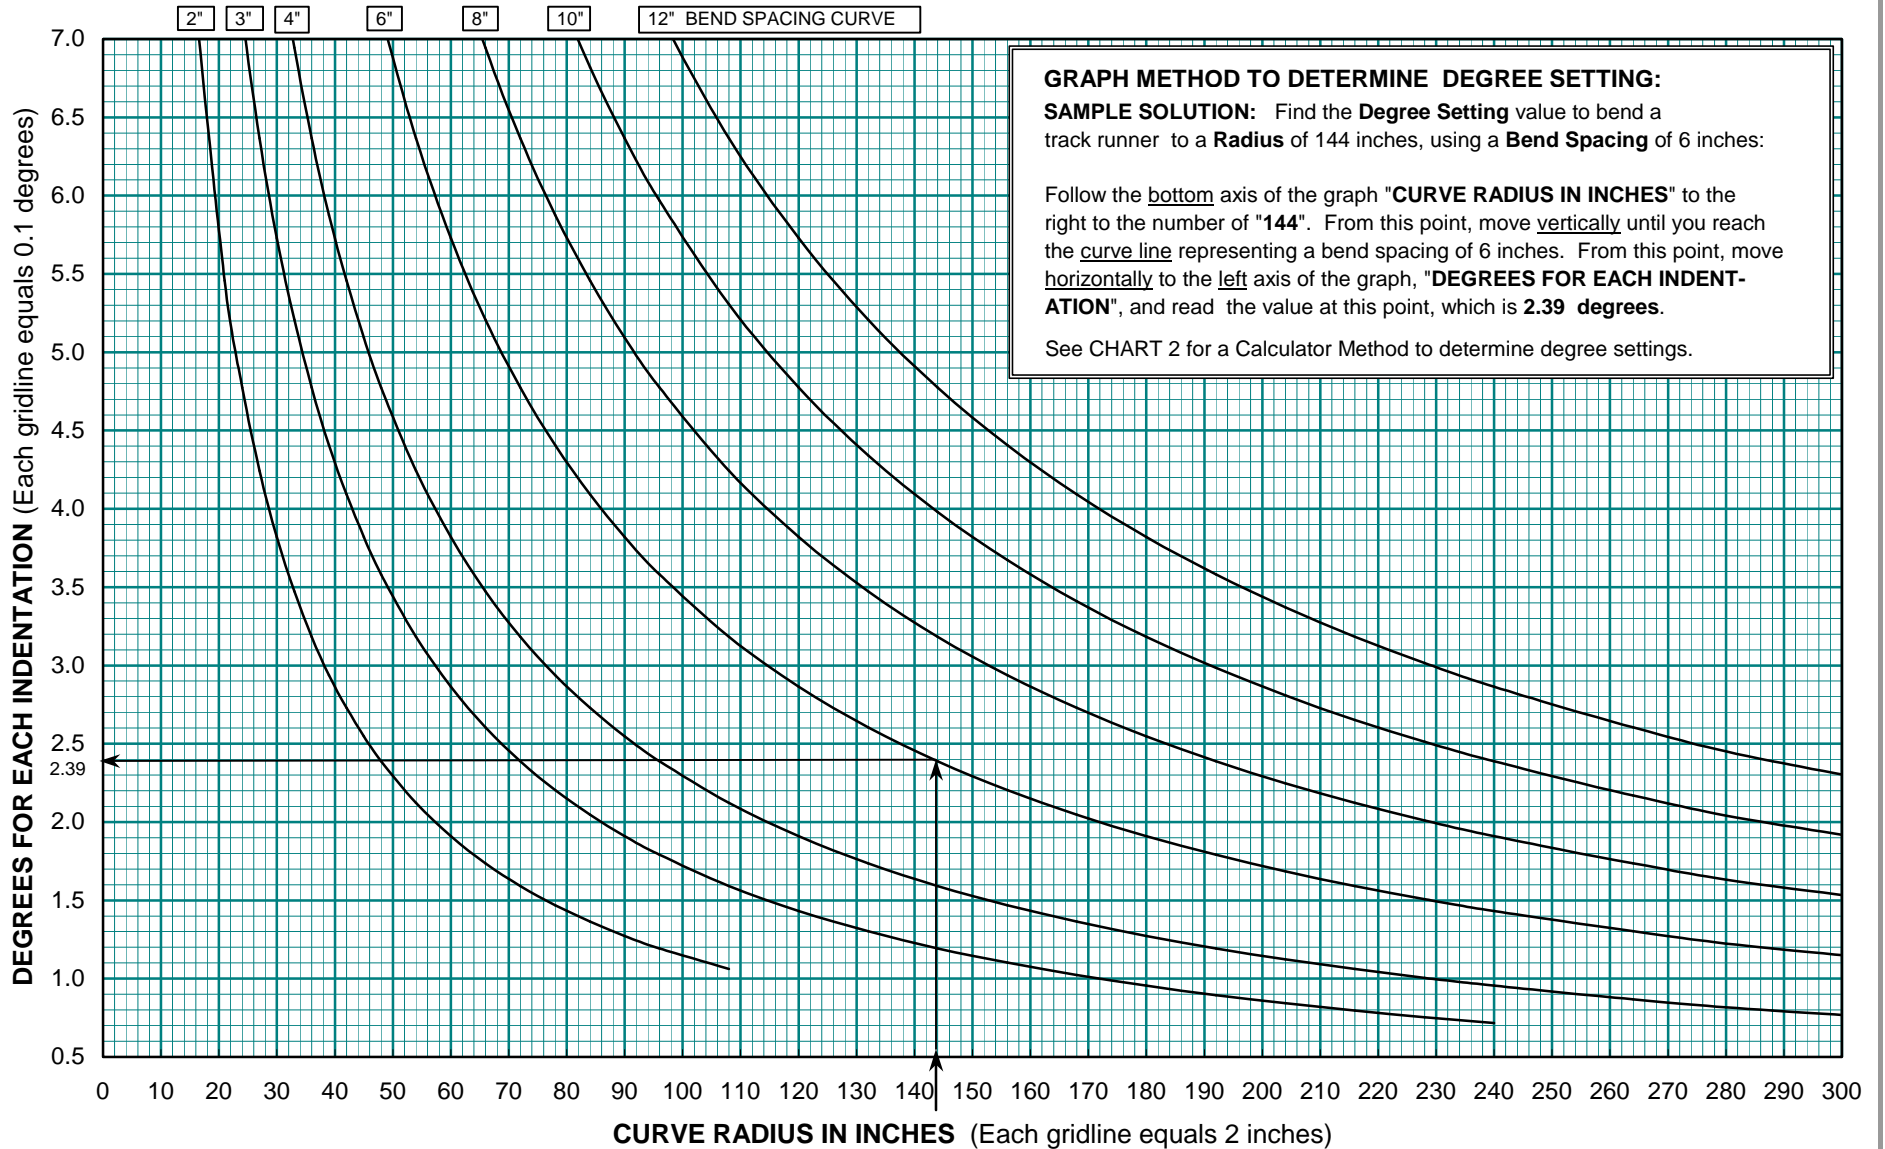

DEGREE SETTINGS CHART 1 - FOR 15 INCH TO 300 INCH RADIUS

DEGREE SETTINGS CHART 2 - FOR 300 INCH TO 600 INCH RADIUS

DEGREE SETTINGS CHART 3 - FOR 600 INCH TO 1200 INCH RADIUS

DEGREE SETTINGS CHART 4 - FOR 1200 INCH TO 1800 INCH RADIUS