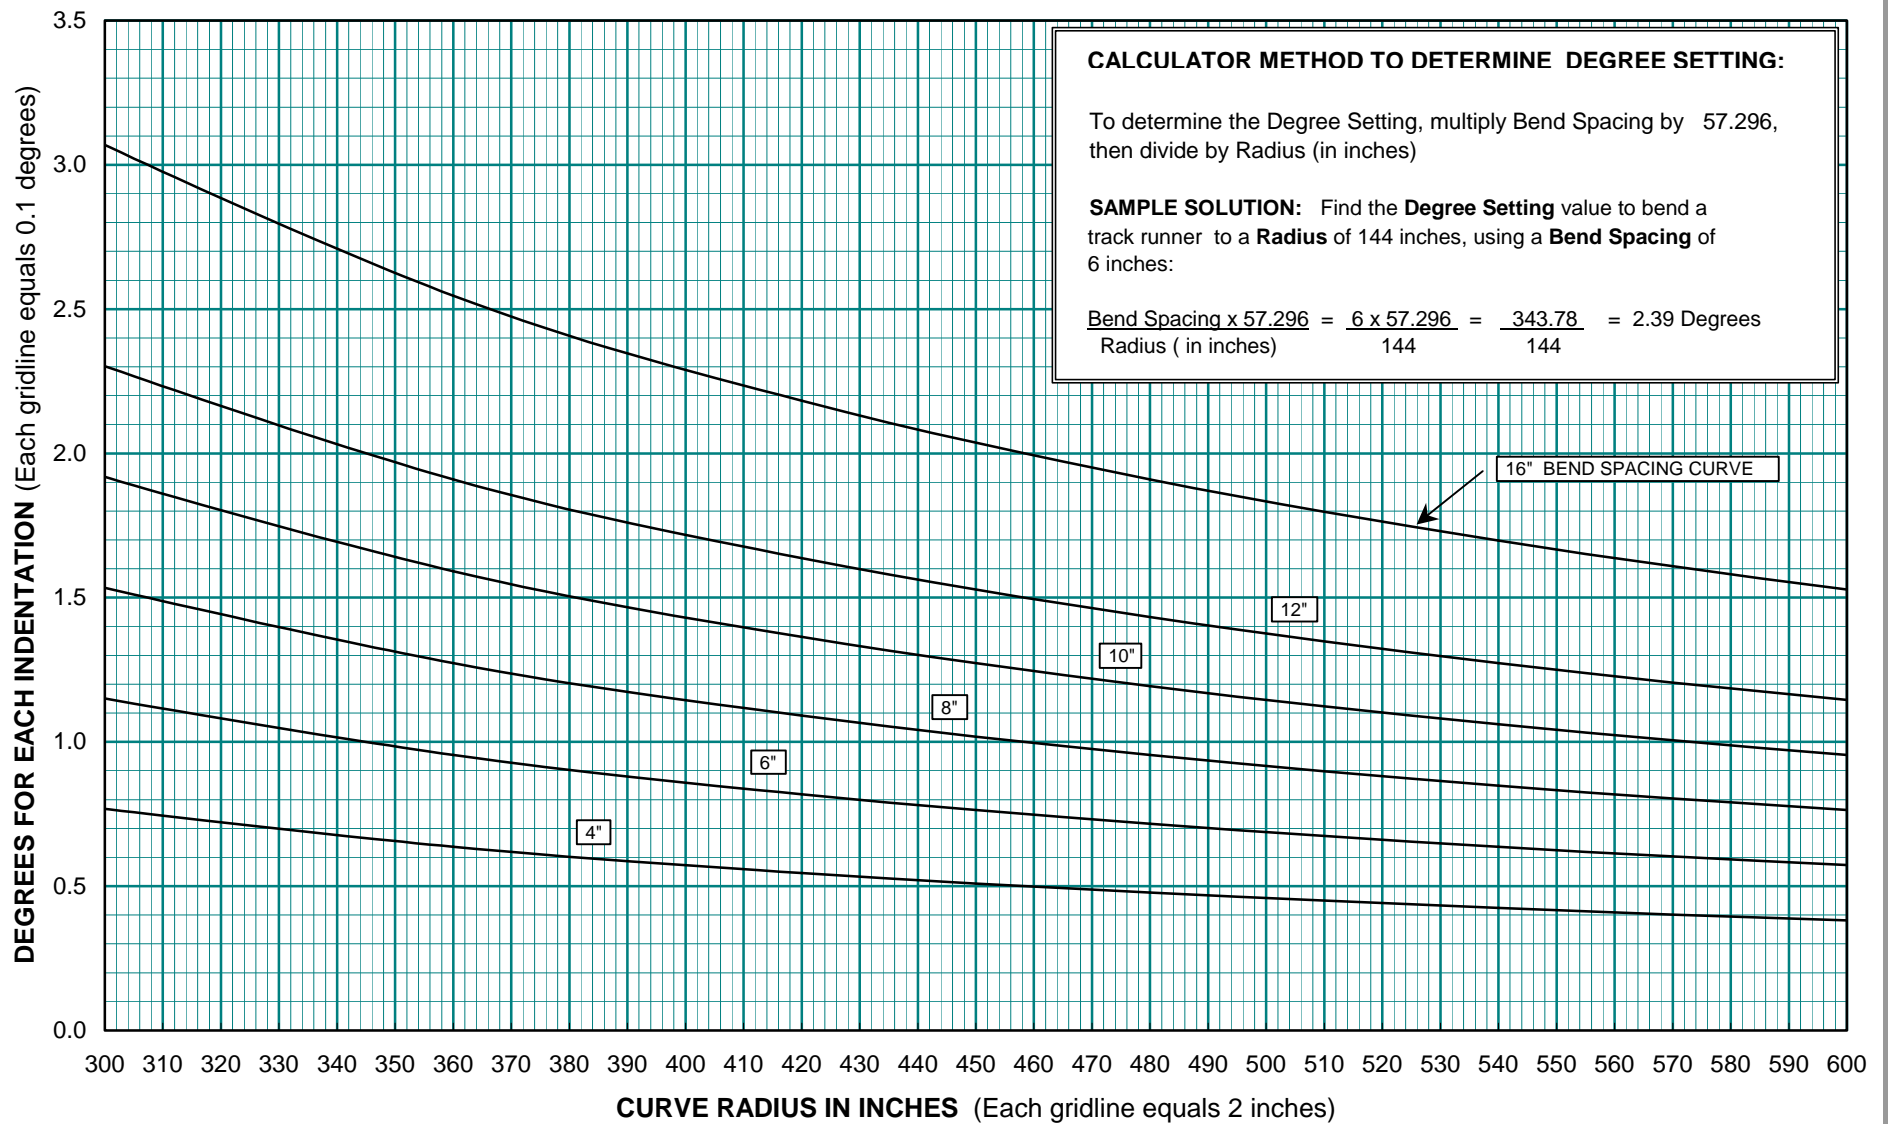

DEGREE SETTINGS CHART 1 - FOR 15 INCH TO 300 INCH RADIUS

DEGREE SETTINGS CHART 2 - FOR 300 INCH TO 600 INCH RADIUS

DEGREE SETTINGS CHART 3 - FOR 600 INCH TO 1200 INCH RADIUS

DEGREE SETTINGS CHART 4 - FOR 1200 INCH TO 1800 INCH RADIUS