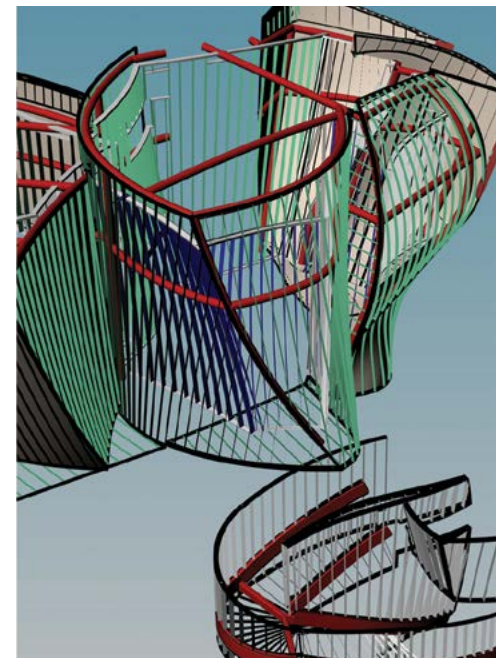

2016 ENR California Best Projects, Award of Merit, Category: Cultural/Worship in Southern Calif.

Duke Ellington School of the Arts | Washington, DC

2018 CFSEI Design Excellence Award

radiustrack®

The Broad Stage at Santa Monica College's Performing Arts Center | Santa Monica, CA