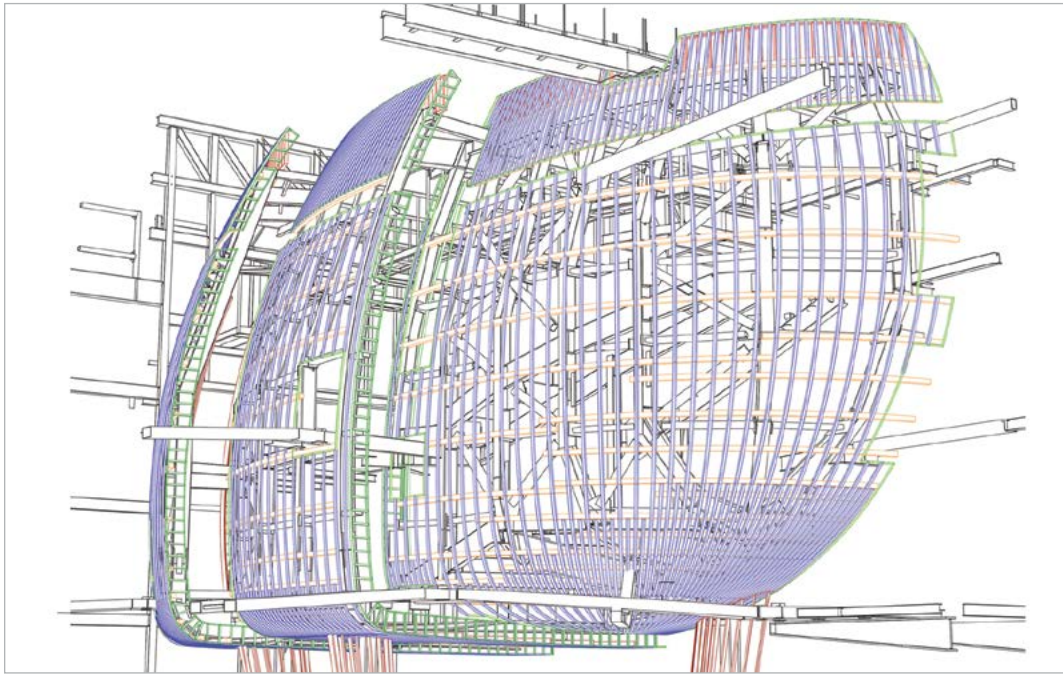

Duke Ellington School of the Arts | Washington, DC

2018 CFSEI Design Excellence Award

radiustrack®