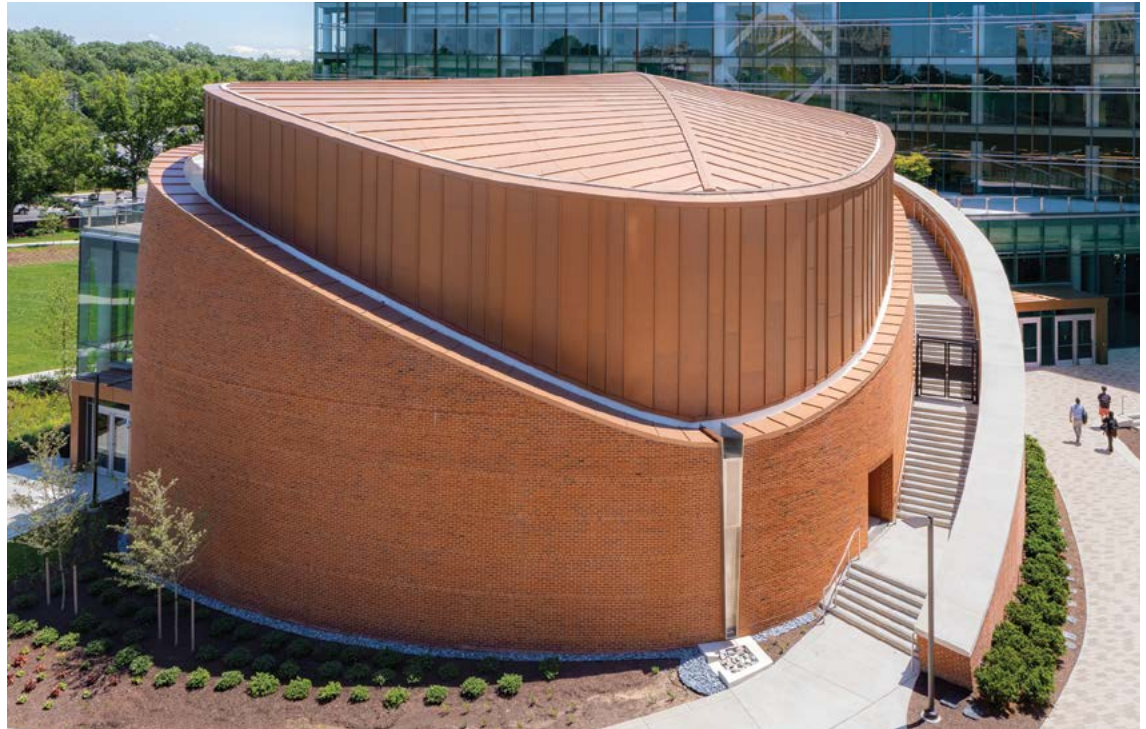

Antonov Auditorium, Brendan Iribe Center | University of Maryland, College Park, MD