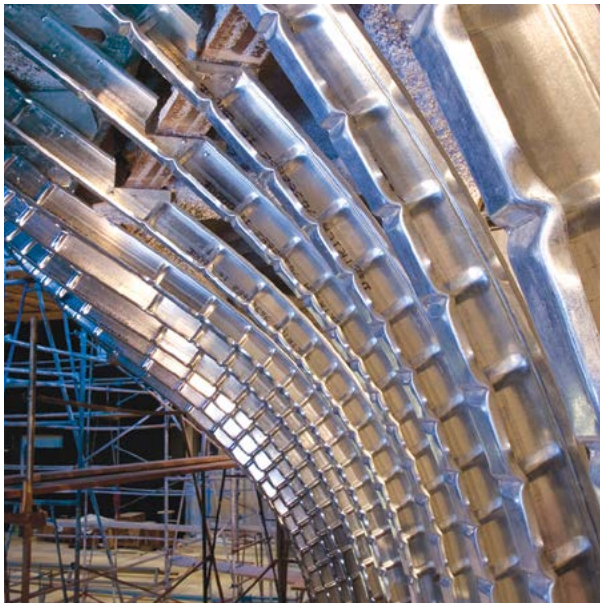

The Broad Stage at Santa Monica College's Performing Arts Center | Santa Monica, CA