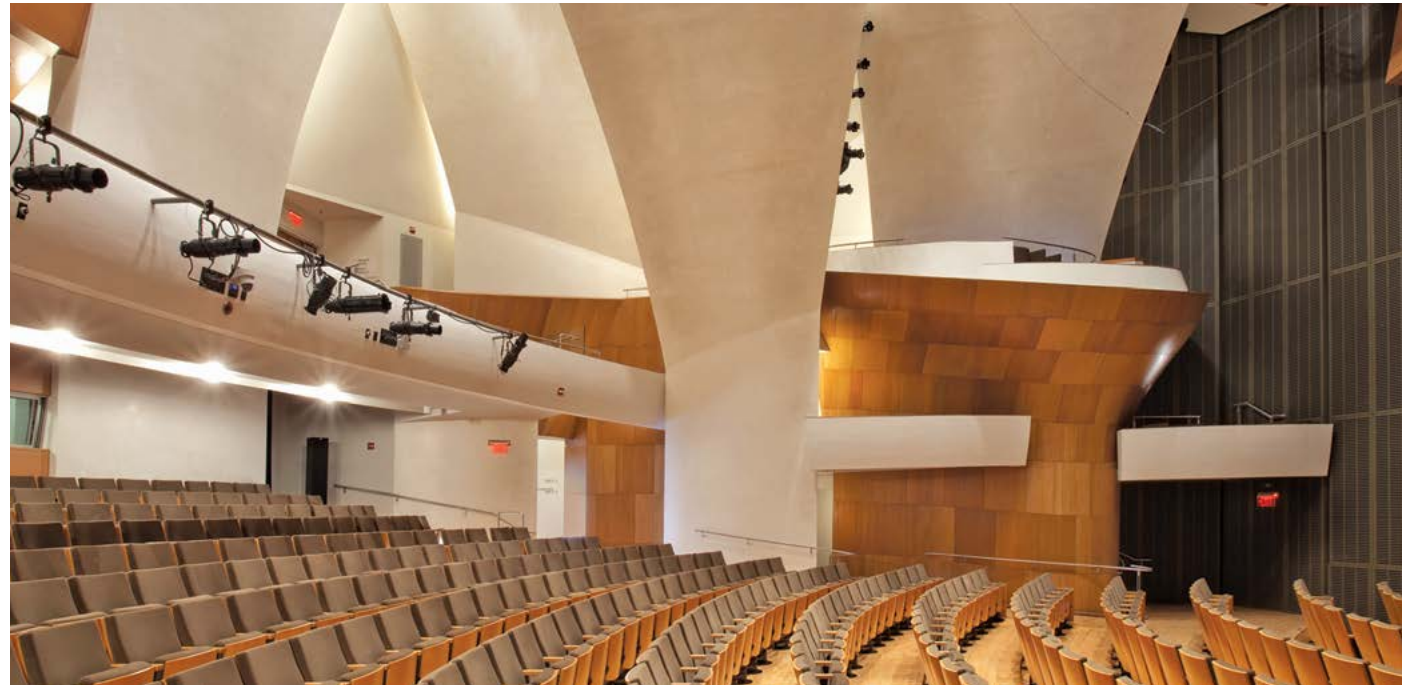

The Broad Stage at Santa Monica College's Performing Arts Center | Santa Monica, CA