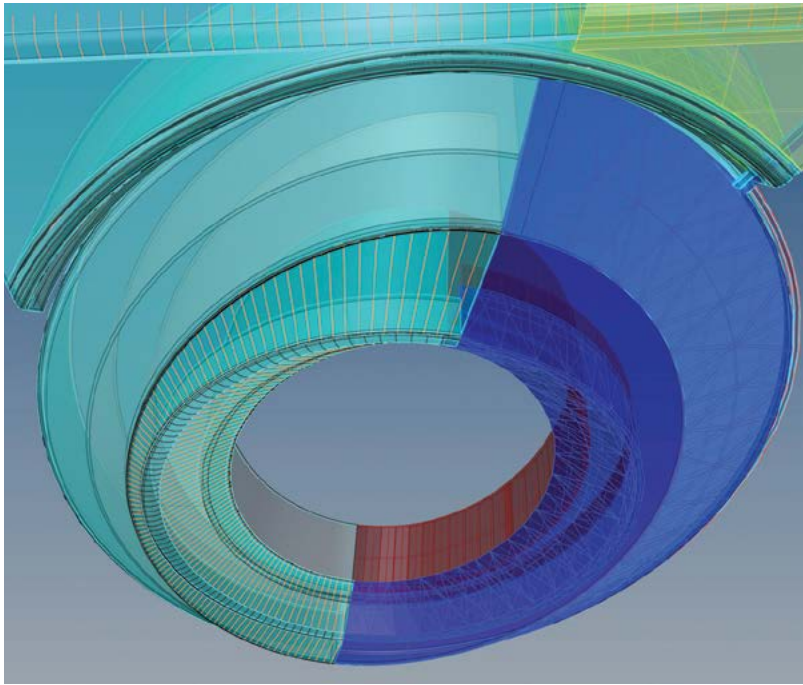

Del Amo Fashion Center | Torrance, CA

2015 CISCA Construction Excellence Award - Gold, Category: Ceilings in West Region

radiustrack®