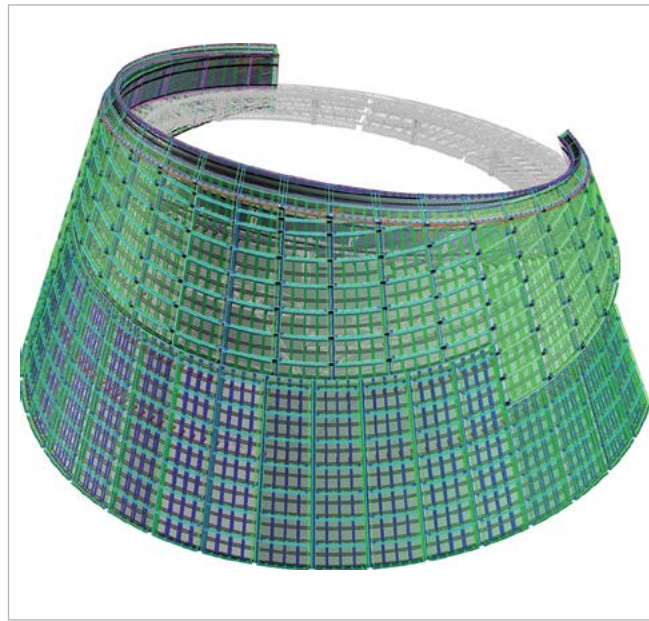

Fulton Transit Center | New York, NY

2012 Walls & Ceilings Magazine Annual Excellence Award