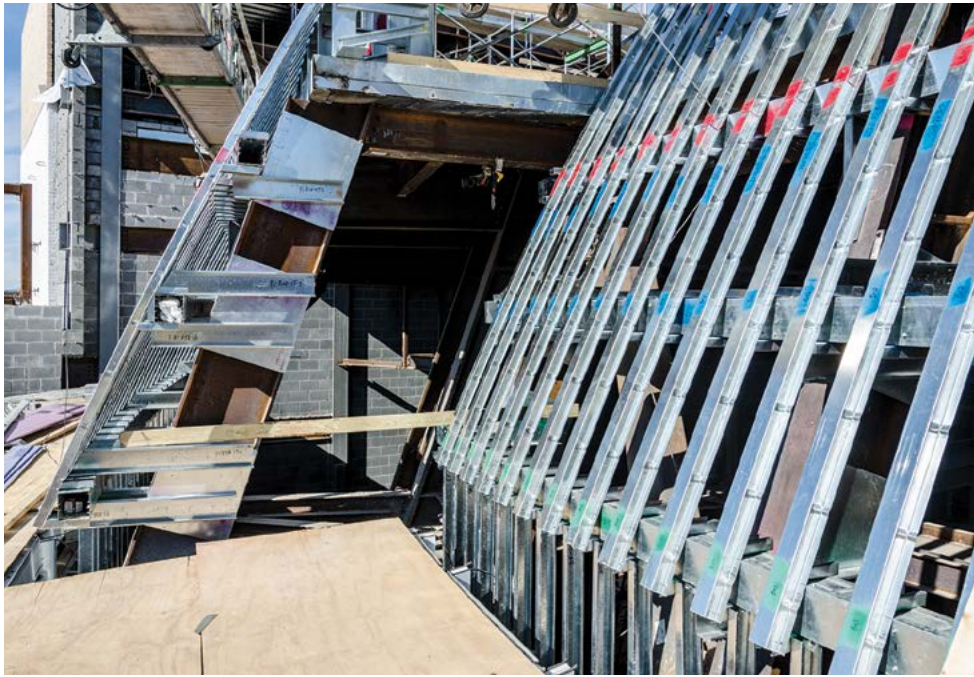

Duke Ellington School of the Arts | Washington, DC

2018 CFSEI Design Excellence Award

radiustrack®