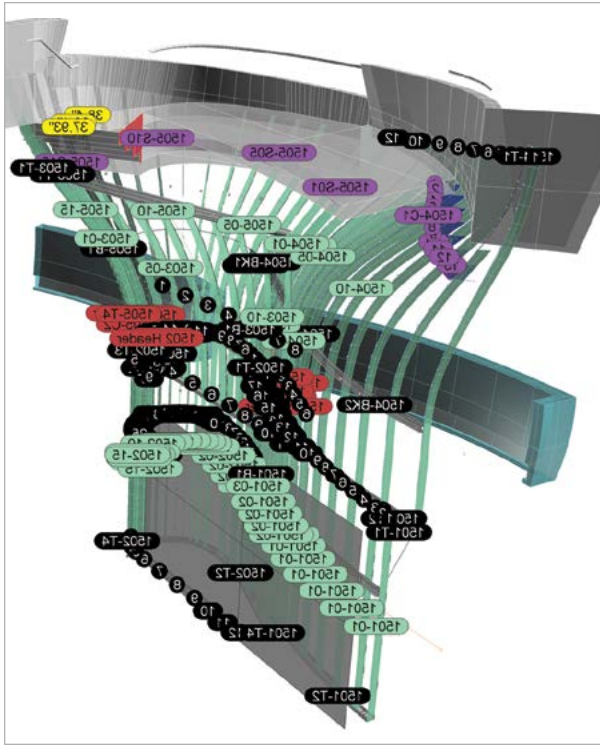

The Broad Stage at Santa Monica College's Performing Arts Center | Santa Monica, CA