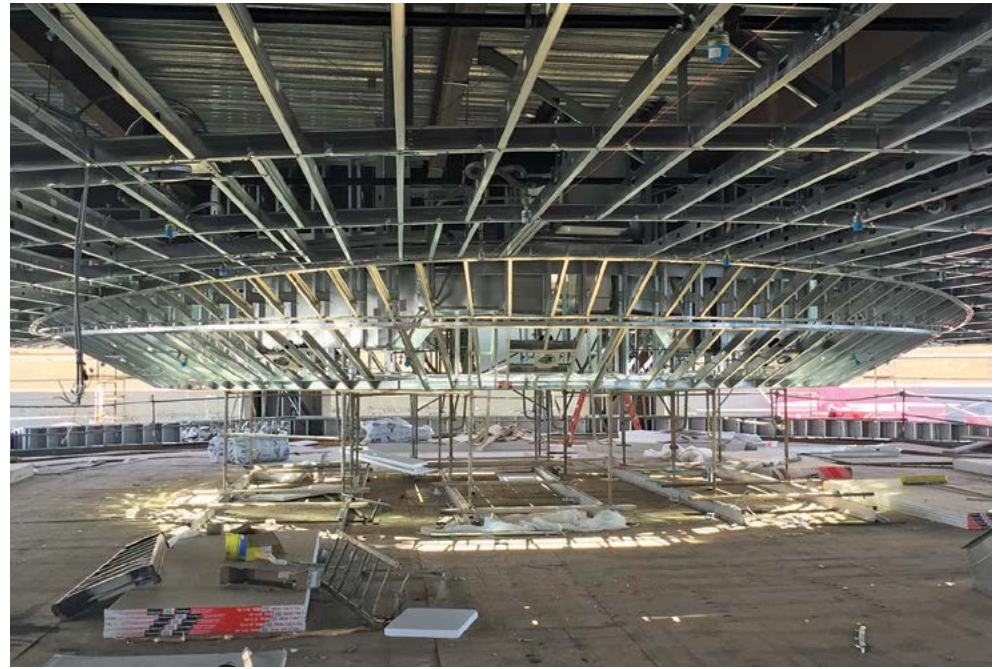

Del Amo Fashion Center | Torrance, CA

2015 CISCA Construction Excellence Award - Gold, Category: Ceilings in West Region

radiustrack®