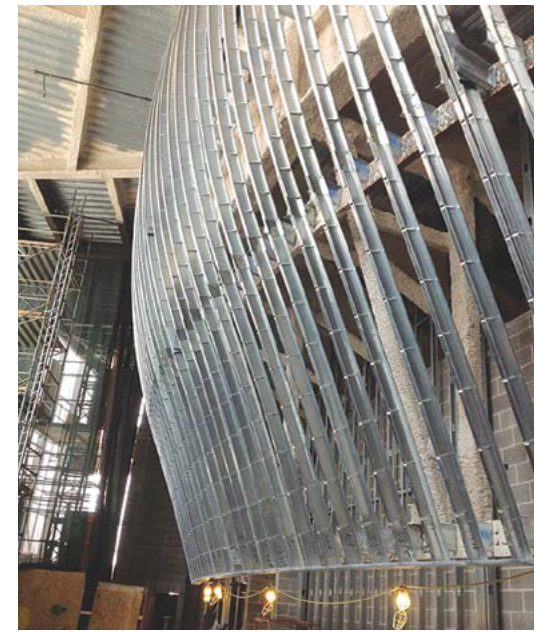

radiustrack®

Highway 407 Station | Vaughan, ON

Rocky Ridge Recreation Centre | Calgary, AB

Santa Rosa Chapel | Children's Hospital of San Antonio, TX
2017 AWCI Excellence in Construction Quality Award, Category: Interior Plaster