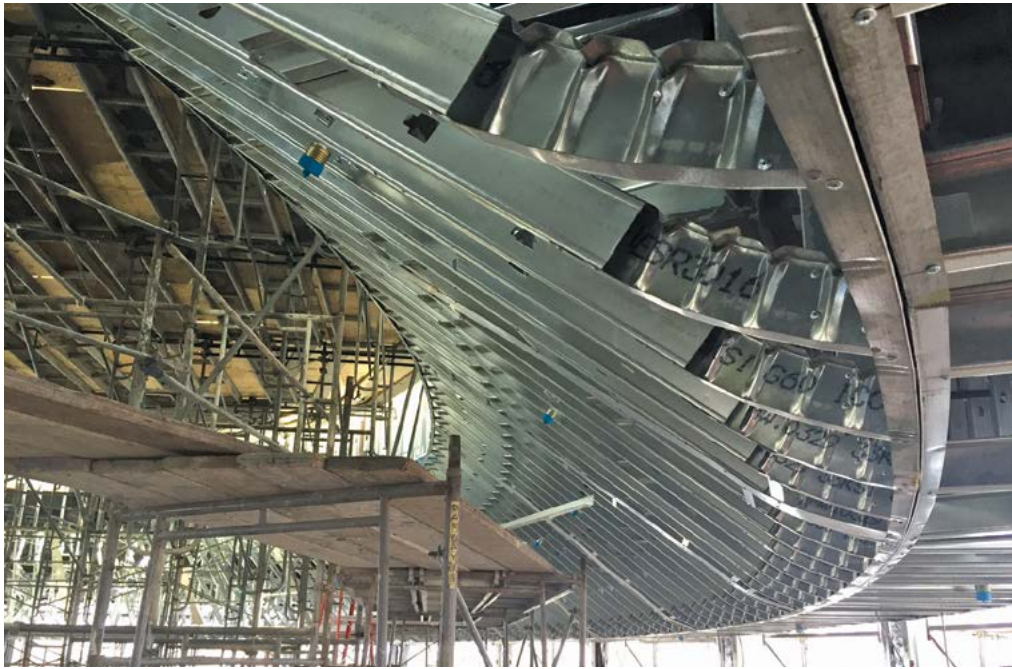

Del Amo Fashion Center | Torrance, CA

2015 CISCA Construction Excellence Award - Gold, Category: Ceilings in West Region

radiustrack®