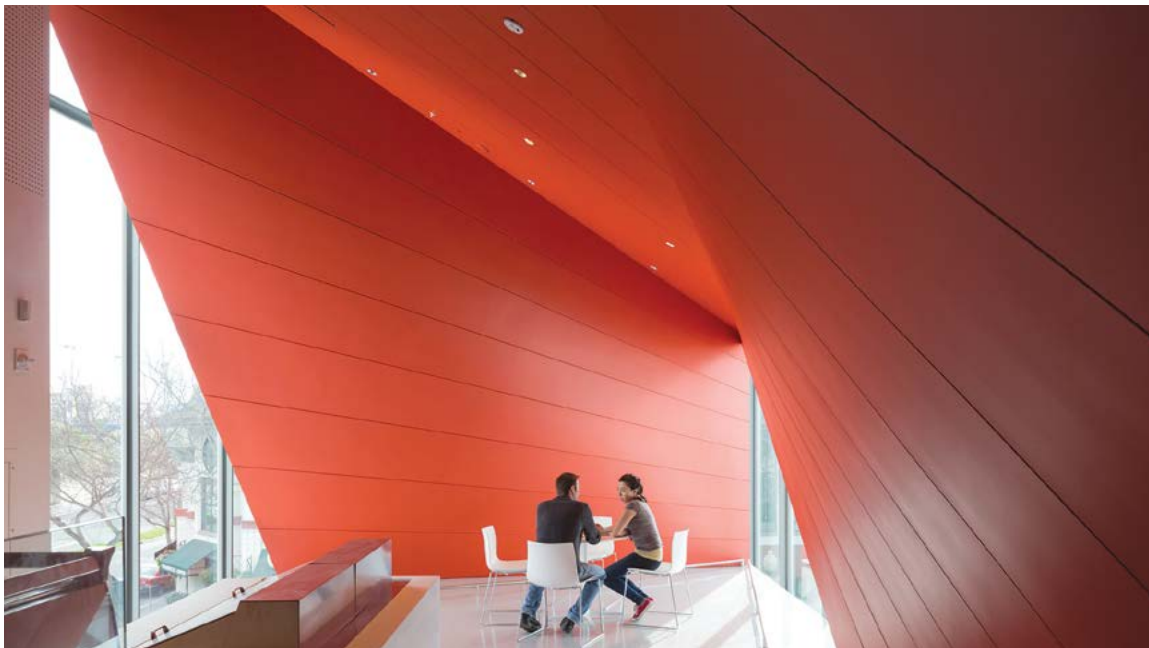

2017 ENR Southeast Regional Best Project Award Winner

2017 ENR National Best of the Best Projects Winner

Port Canaveral Exploration Tower & Welcome Center | Port Canaveral, FL

2014 ABC Annual Excellence in Construction Award