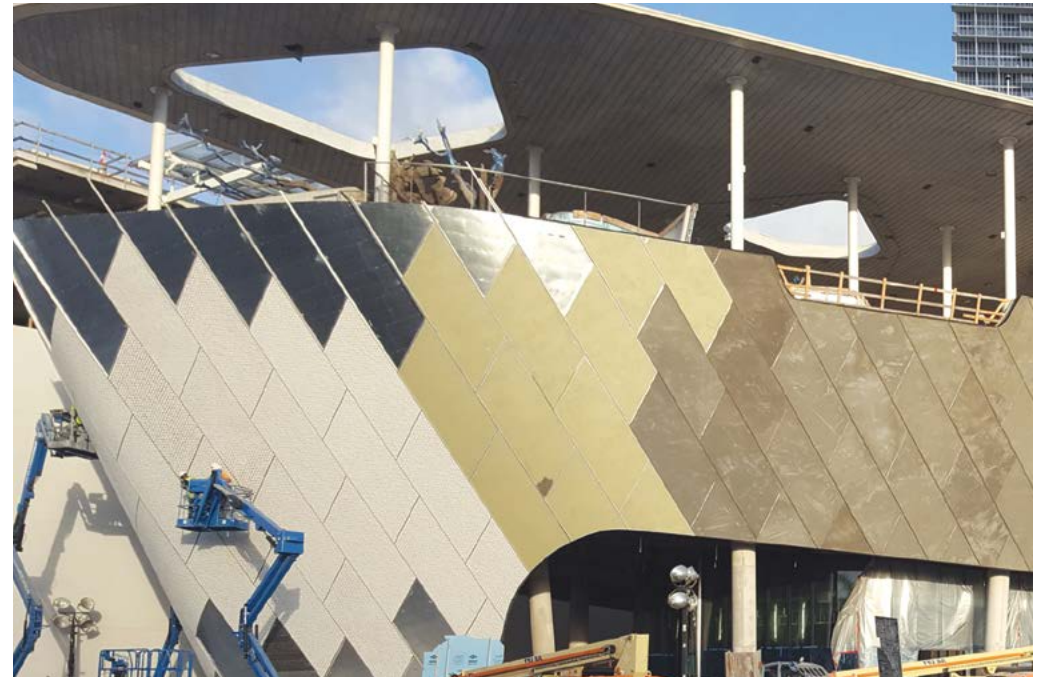

Frost Museum of Science | Museum Park Miami, FL

2017 ENR Southeast Regional Best Project Award Winner

2017 ENR National Best of the Best Projects Winner