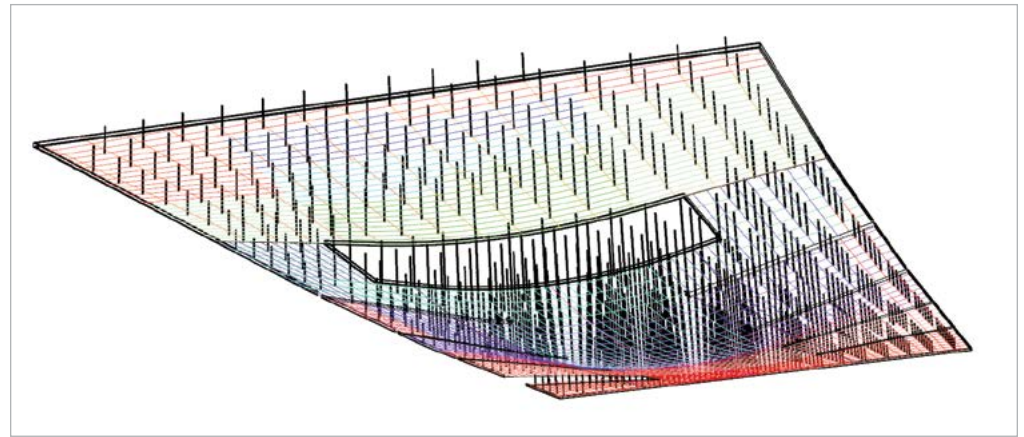

Anderson Collection at Stanford University | Stanford, CA