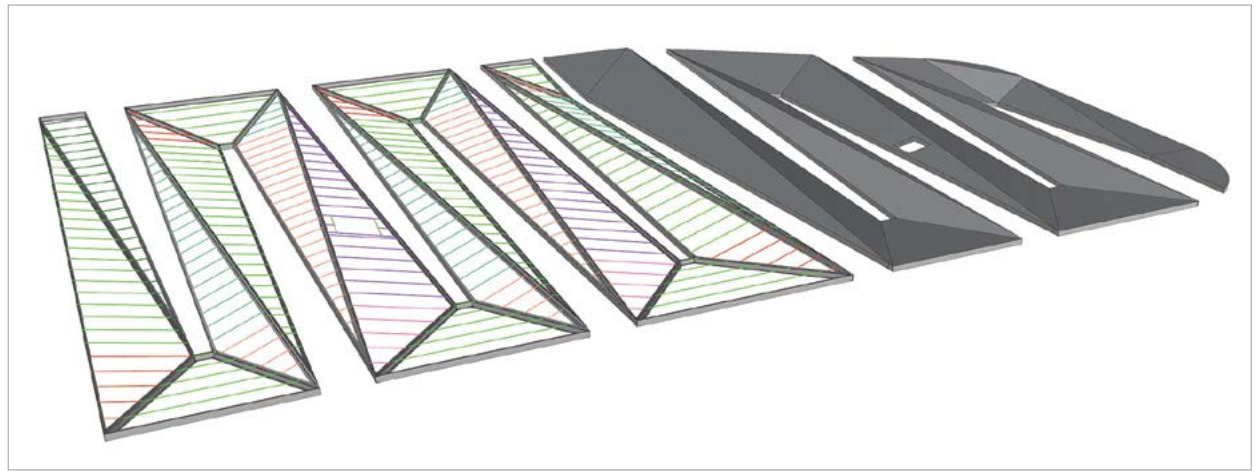

National Center for Civil and Human Rights | Atlanta, GA