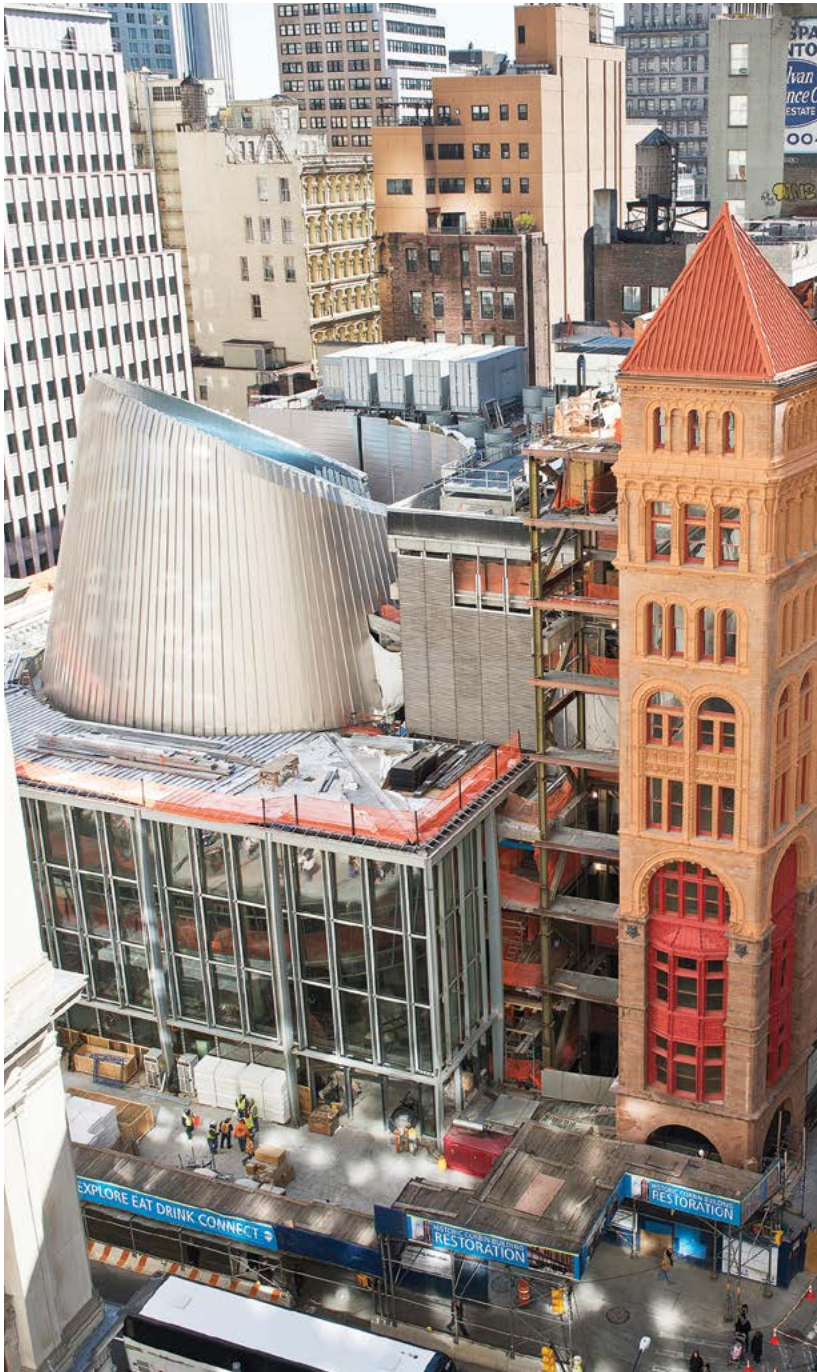

Fulton Transit Center | New York, NY

2012 Walls & Ceilings Magazine Annual Excellence Award