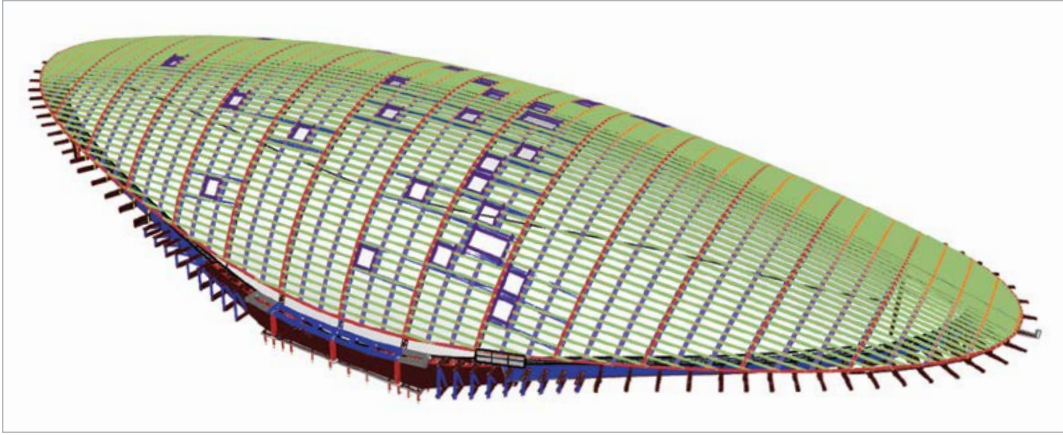

Vaughan Metropolitan Centre Station | Vaughan, ON