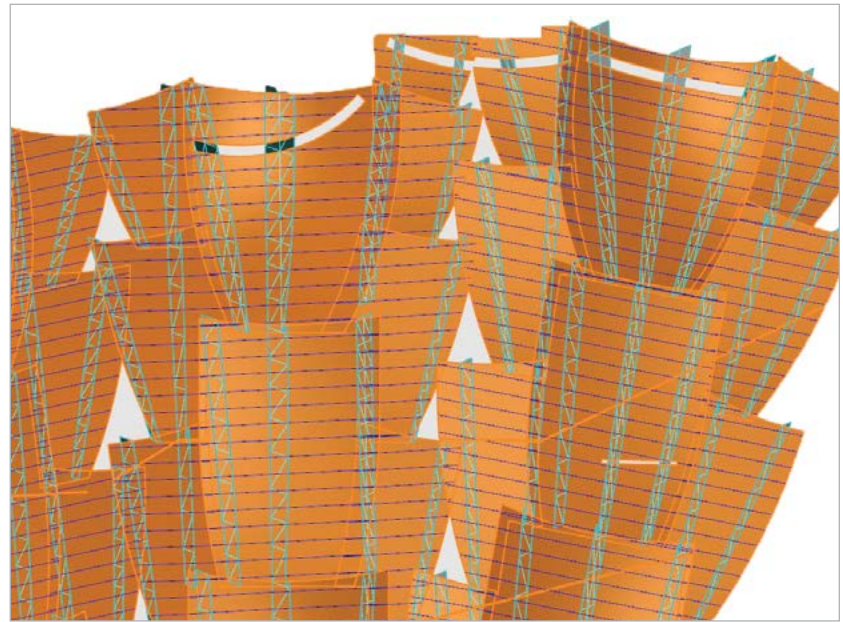

Musco Center for the Arts at Chapman University | Orange, CA

2016 ENR California Best Projects, Award of Merit, Category: Cultural/Worship in Southern Calif.