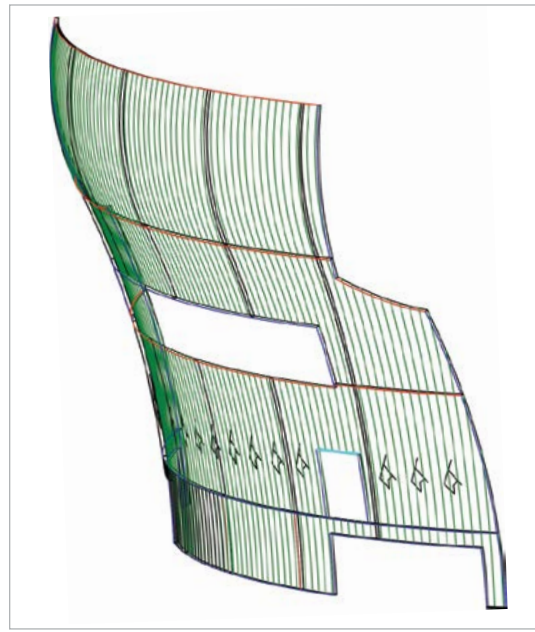

radiustrack®

Highway 407 Station | Vaughan, ON

Rocky Ridge Recreation Centre | Calgary, AB

Santa Rosa Chapel | Children's Hospital of San Antonio, TX
2017 AWCI Excellence in Construction Quality Award, Category: Interior Plaster