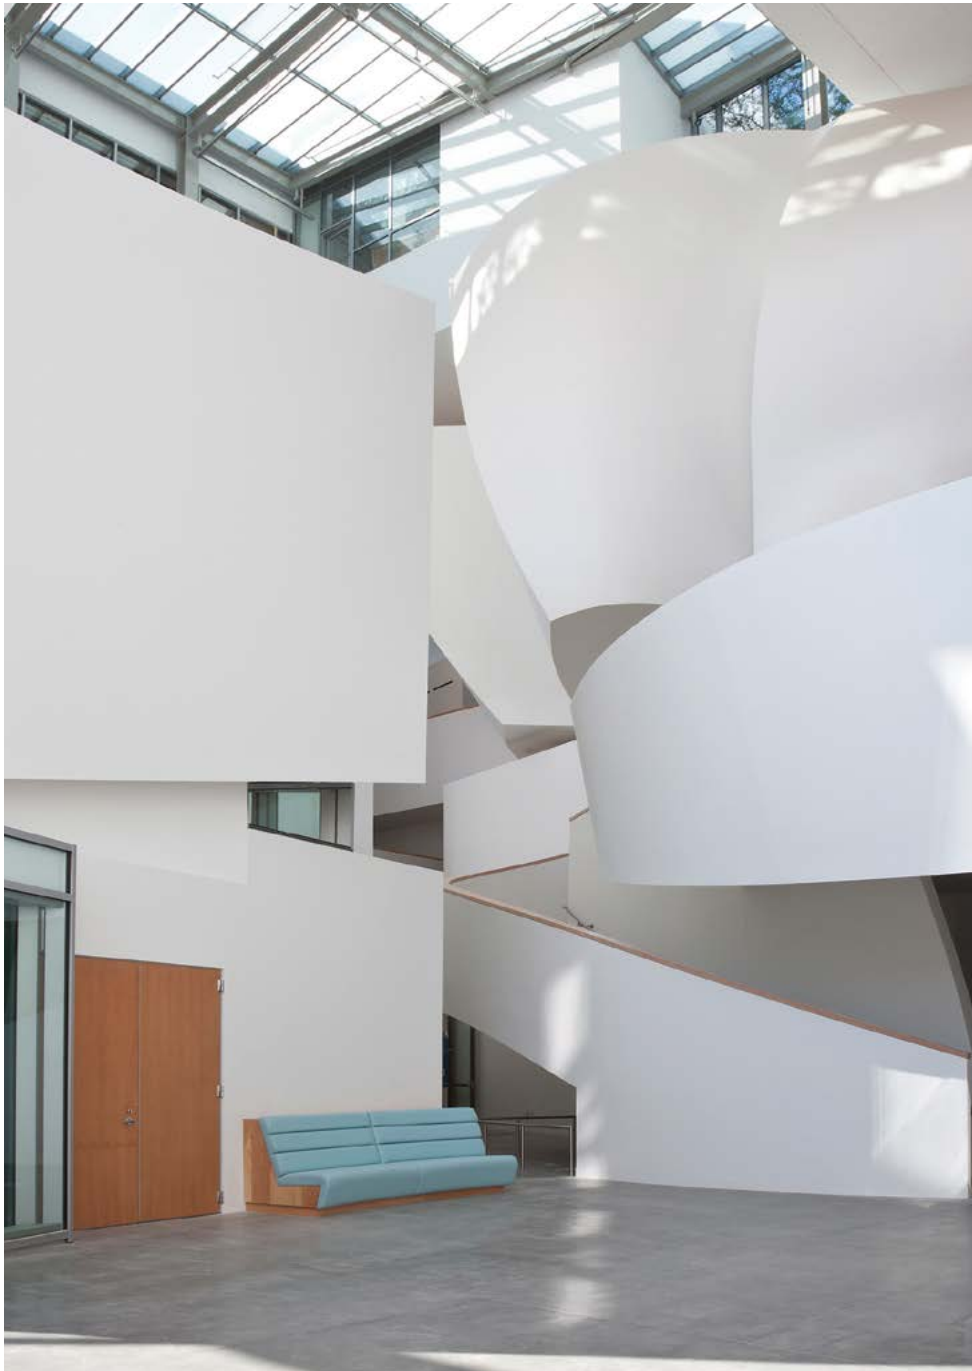

2016 ENR California Best Projects, Award of Merit, Category: Cultural/Worship in Southern Calif.

Duke Ellington School of the Arts | Washington, DC

2018 CFSEI Design Excellence Award

radiustrack®

The Broad Stage at Santa Monica College's Performing Arts Center | Santa Monica, CA