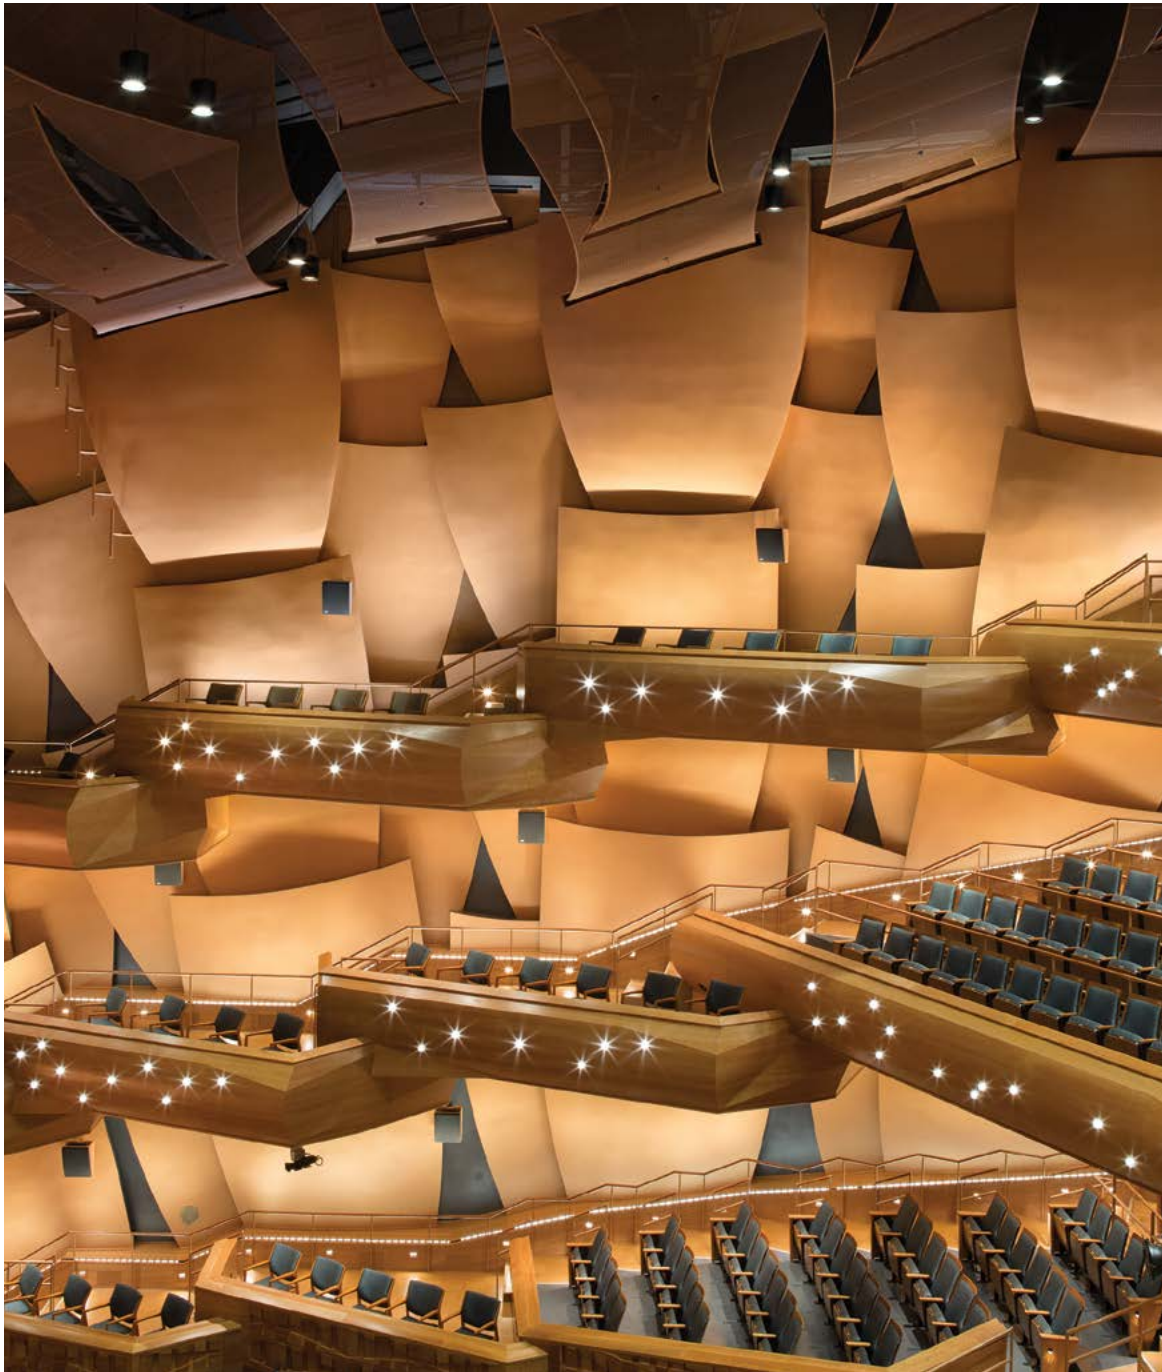

Musco Center for the Arts at Chapman University | Orange, CA

2016 ENR California Best Projects, Award of Merit, Category: Cultural/Worship in Southern Calif.