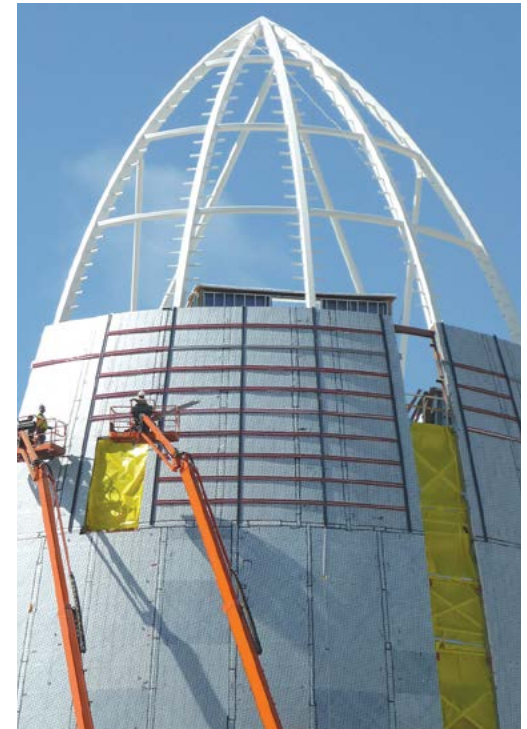

2017 ENR Southeast Regional Best Project Award Winner

2017 ENR National Best of the Best Projects Winner

Port Canaveral Exploration Tower & Welcome Center | Port Canaveral, FL

2014 ABC Annual Excellence in Construction Award