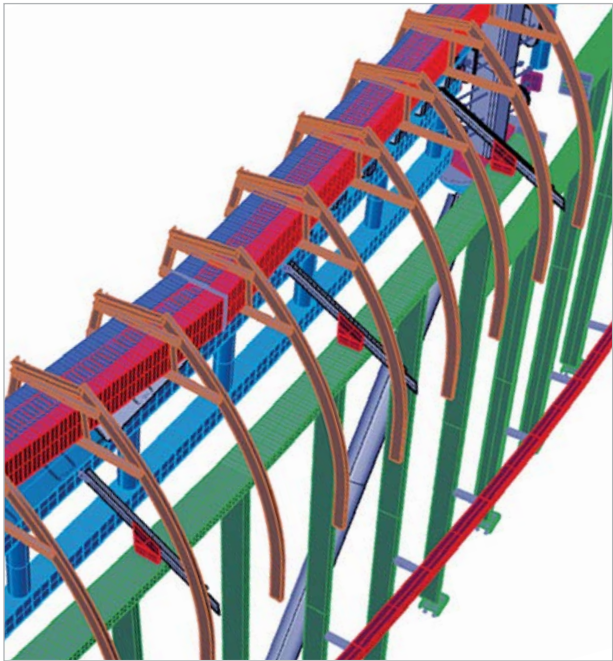

radiustrack®

Highway 407 Station | Vaughan, ON

Rocky Ridge Recreation Centre | Calgary, AB

Santa Rosa Chapel | Children's Hospital of San Antonio, TX
2017 AWCI Excellence in Construction Quality Award, Category: Interior Plaster