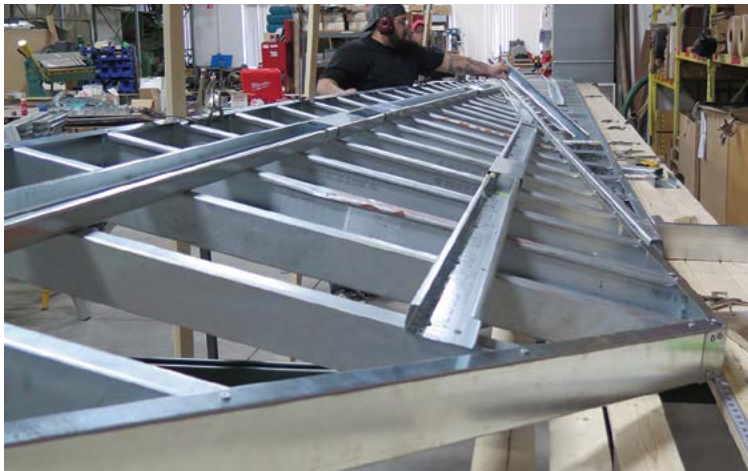

National Center for Civil and Human Rights | Atlanta, GA