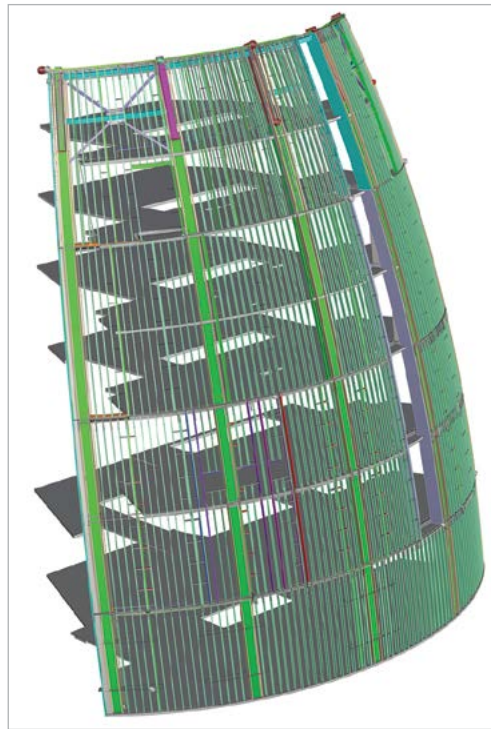

2017 ENR Southeast Regional Best Project Award Winner

2017 ENR National Best of the Best Projects Winner

Port Canaveral Exploration Tower & Welcome Center | Port Canaveral, FL

2014 ABC Annual Excellence in Construction Award