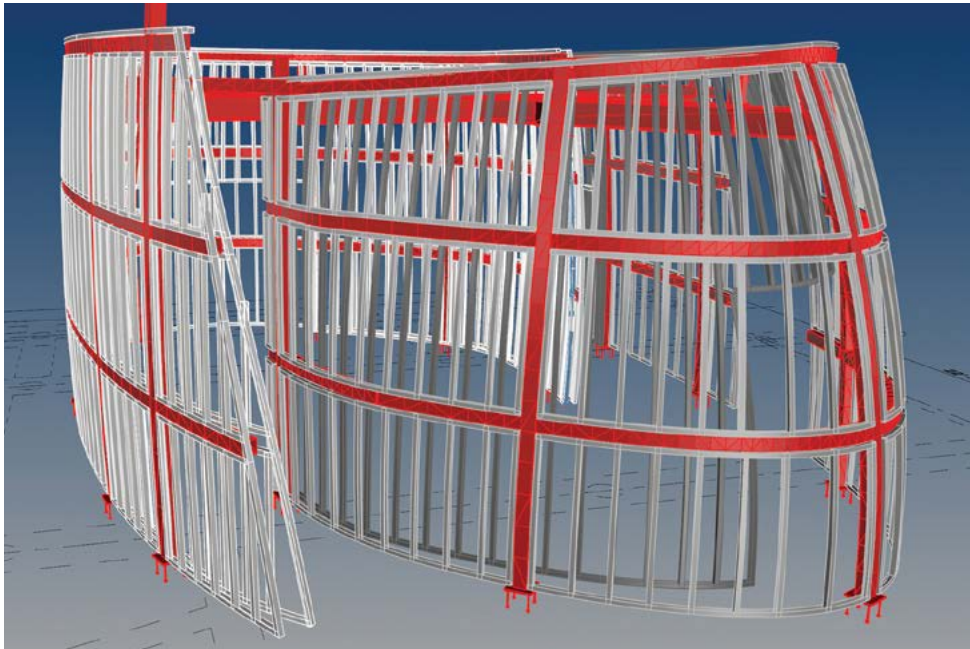

radiustrack®

Highway 407 Station | Vaughan, ON

Rocky Ridge Recreation Centre | Calgary, AB

Santa Rosa Chapel | Children's Hospital of San Antonio, TX
2017 AWCI Excellence in Construction Quality Award, Category: Interior Plaster