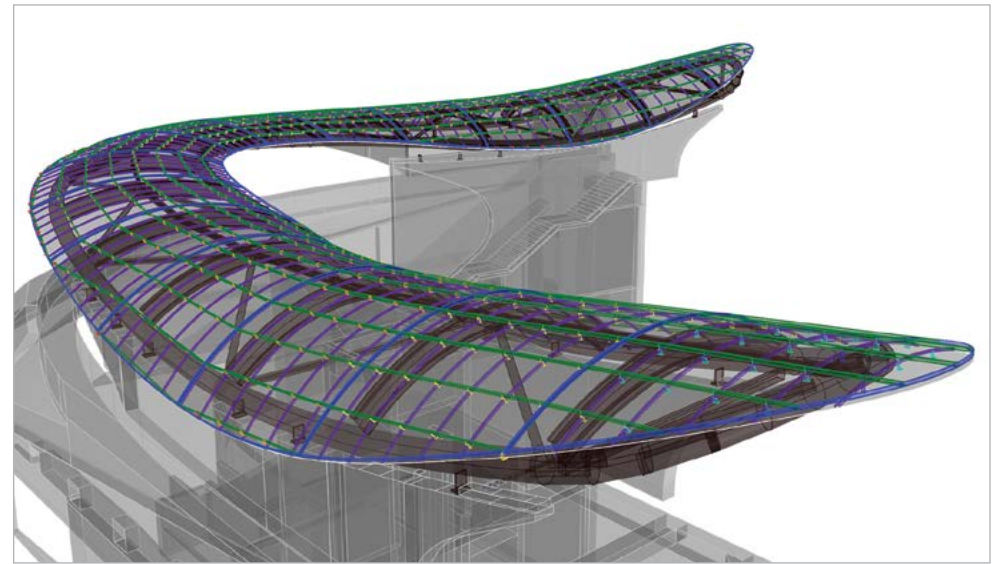

York University Station | Toronto, ON

2018 Canadian Roofing Contractors' Association (CRCA) Award for Workmanship and Innovation

radiustrack®